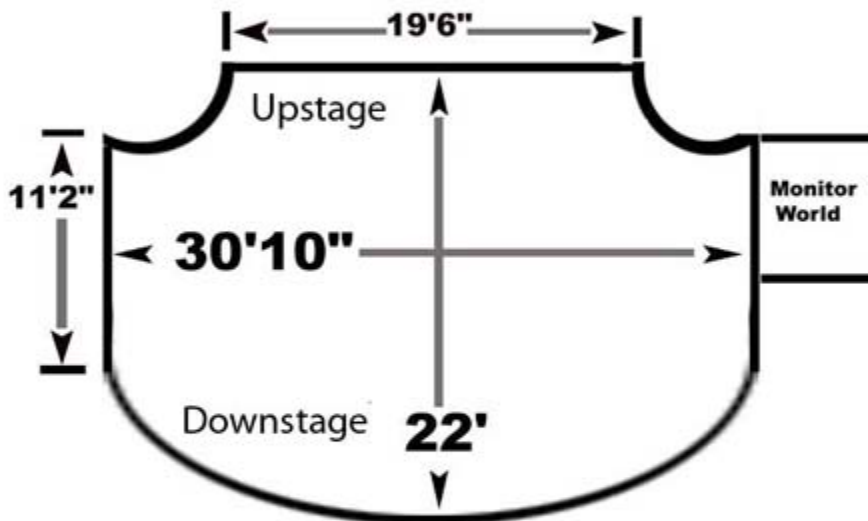

## SHOWBOX AT THE MARKET STAGE DIAGRAM

Stage Floor to Ceiling: 13'6" tall  
Stage Floor to Stage Lighting: 11'2" tall

Drum Riser (optional):  
7'6" Deep x 8' Wide x 1'6.5" tall

**SHOWBOX at the MARKET** 1426 FIRST AVENUE | PHONE (206)628-0221 | FAX (206)628-0301  
**SHOWBOX SODO** 1700 FIRST AVENUE SOUTH | PHONE (206)652-0444 | FAX (206)652-2297