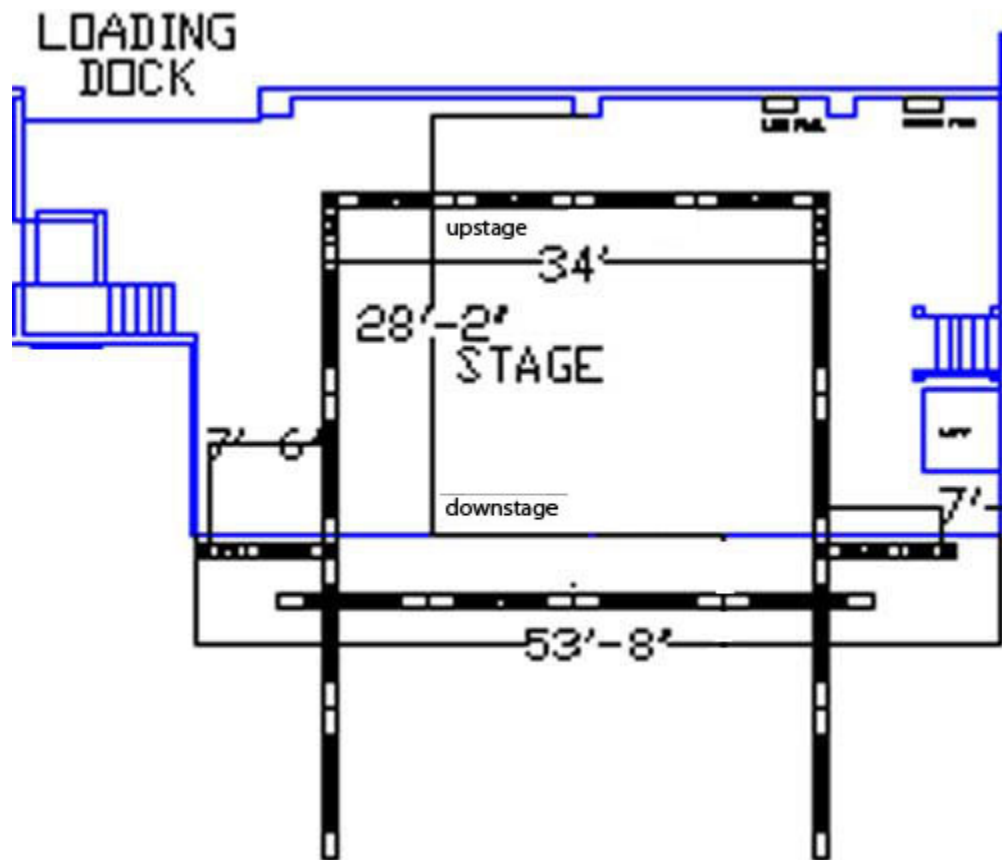

SHOWBOX SODO STAGE DIAGRAM

Performance area:

32'W X 26'D, 16' stage to ceiling (10.5' stage to lowest beam)
Stage height is 3.5'

Wings:

8' on each side of performance area

Loading dock:

Backs directly to stage-right wing